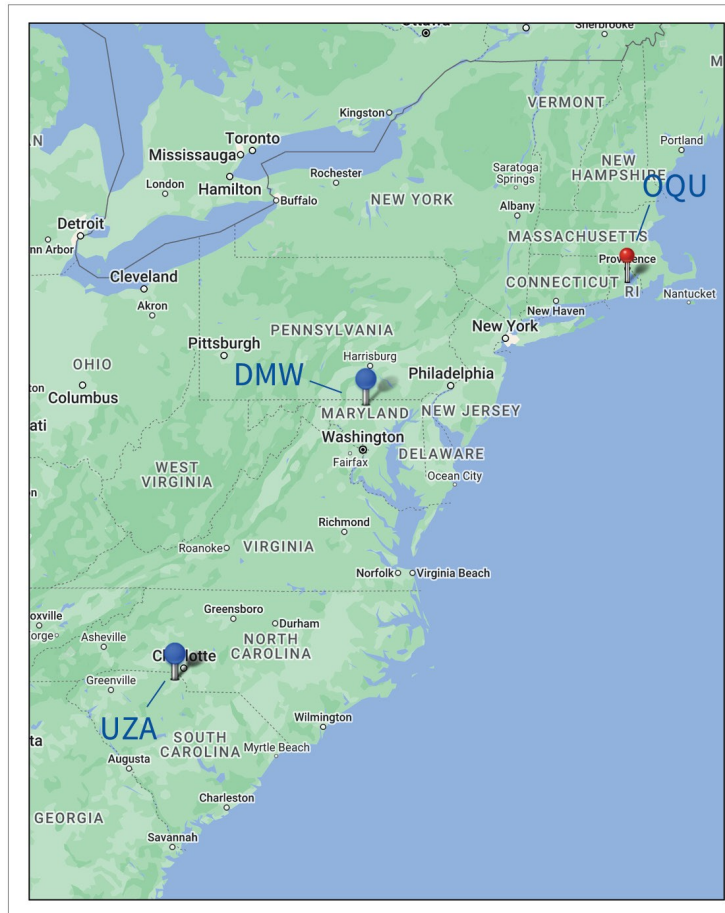

Skytech (Corporate HQ) - DMW

200 Airport Drive
Westminster, MD 21157

Skytech - UZA

550 Airport Road
Rock Hill, SC 29732

Skytech N.E. Piper Office - OQU

150 Airport St.
North Kingstown, RI 02852