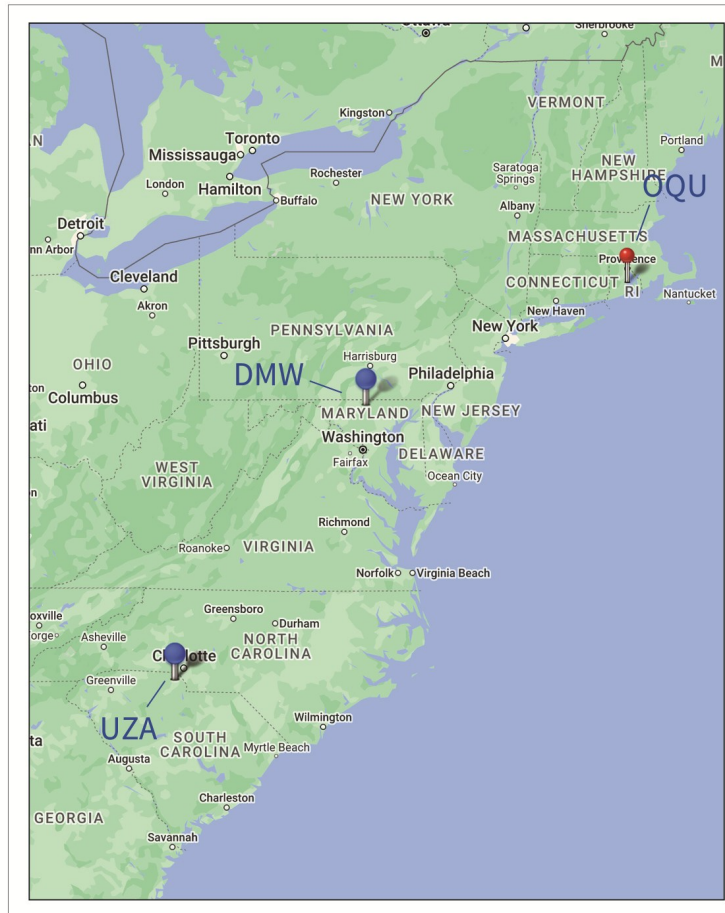

GWX68 Radar

Flightstream 510

Specifications subject to verification upon inspection. Aircraft subject to prior sale.

www.skytechinc.com

sales@skytechinc.com

888.386.3596

Skytech, Inc. is a General Aviation Sales, Service, Management and Charter organization specializing in personal and business aircraft transportation solutions. With full-service FBOs at the Carroll County Regional Airport in Westminster, Maryland and the York County Airport in Rock Hill, South Carolina, Skytech is ideally positioned to serve the Mid-Atlantic aviation community. Contact a Skytech representative to put our over 40 years of experience to work for you.

CT, DC, DE, MA, MD, ME, NC, NH, NJ, NY, PA, RI, SC, VA, VT, WV

Skytech (Corporate HQ) - DMW

200 Airport Drive
Westminster, MD 21157

Skytech - UZA

550 Airport Road
Rock Hill, SC 29732

Skytech N.E. Piper Office - OQU