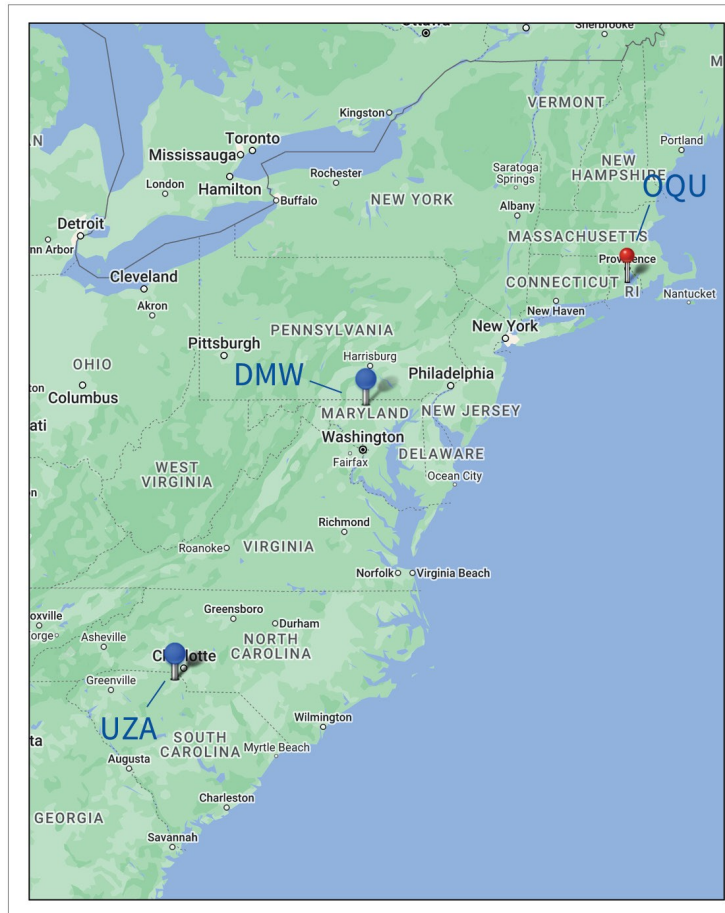

Specifications subject to verification upon inspection. Aircraft subject to prior sale.

www.skytechinc.com

sales@skytechinc.com

888.386.3596

Skytech, Inc. is a General Aviation Sales, Service, Management and Charter organization specializing in personal and business aircraft transportation solutions. With full-service FBOs at the Carroll County Regional Airport in Westminster, Maryland and the York County Airport in Rock Hill, South Carolina, Skytech is ideally positioned to serve the Mid-Atlantic aviation community. Contact a Skytech representative to put our over 40 years of experience to work for you.

CT, DC, DE, MA, MD, ME, NC, NH, NJ, NY, PA, RI, SC, VA, VT, WV

Skytech (Corporate HQ) - DMW

200 Airport Drive
Westminster, MD 21157

Skytech - UZA

550 Airport Road
Rock Hill, SC 29732

Skytech N.E. Piper Office - OQU